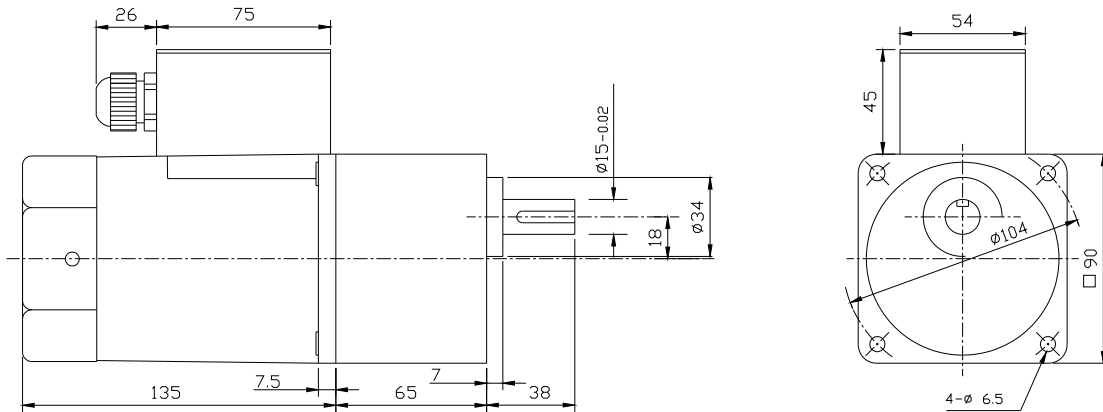

### Motor Round Shaft with Terminal Box

### Motor, Gearbox with Lead wire

	<b>Dimensional Drawing</b> <small>ALL DIMENSIONS ARE IN MM DRAWING NOT TO BE SCALED IF IN DOUBT PLEASE ASK</small>
	<b>PRODUCT: A.C. MOTOR 90 Watt</b>
	<b>Swipfe Industries</b>