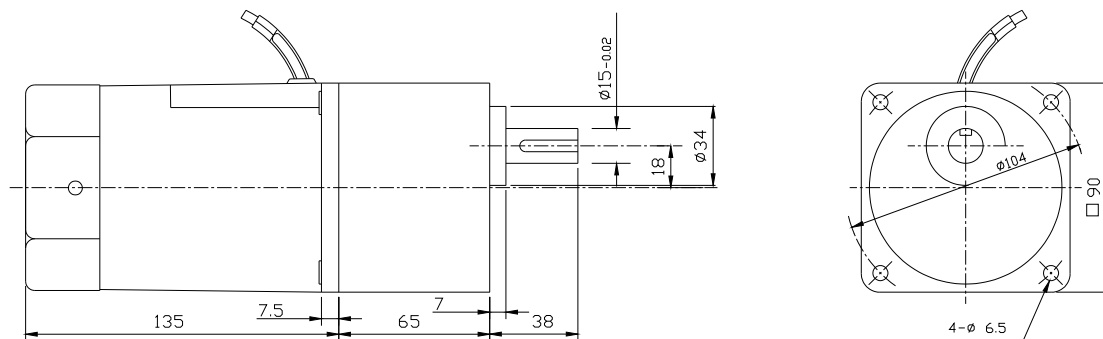

### Motor Round Shaft with Terminal Box

### Motor, Gearbox with Lead wire

	<b>Dimensional Drawing</b> <small>ALL DIMENSIONS ARE IN MM DRAWING NOT TO BE SCALED IF IN DOUBT PLEASE ASK</small>
	<b>PRODUCT: A.C. MOTOR 90 Watt</b>
	<b>Swipfe Industries</b>