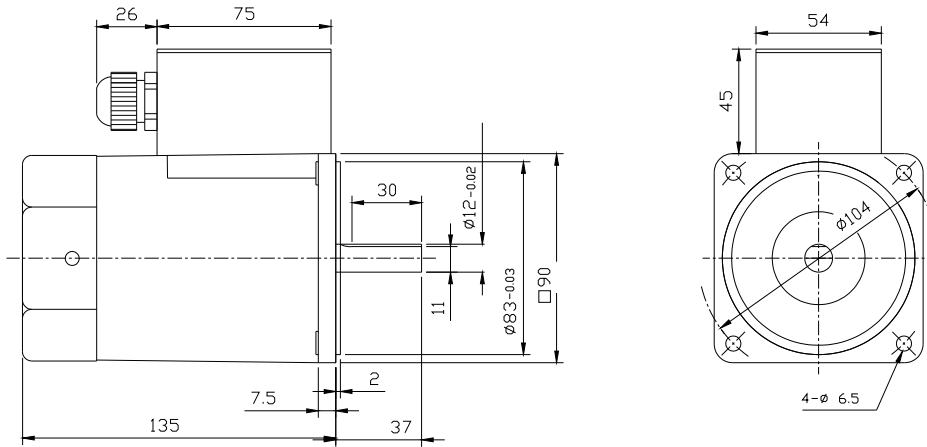

### Motor Round Shaft with Terminal Box

### Motor, Gearbox with Lead wire

	<b>Dimensional Drawing</b> <small>ALL DIMENSIONS ARE IN MM DRAWING NOT TO BE SCALED IF IN DOUBT PLEASE ASK</small>
	<b>PRODUCT: A.C. MOTOR 90 Watt</b>
	<b>Swipfe Industries</b>