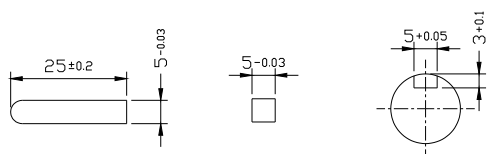

### Motor Round Shaft with Terminal Box

### Motor, Gearbox with Lead wire

	<b>Dimensional Drawing</b> <small>ALL DIMENSIONS ARE IN MM DRAWING NOT TO BE SCALED IF IN DOUBT PLEASE ASK</small>
	<b>PRODUCT: A.C. MOTOR 90 Watt</b>
	<b>Swipfe Industries</b>