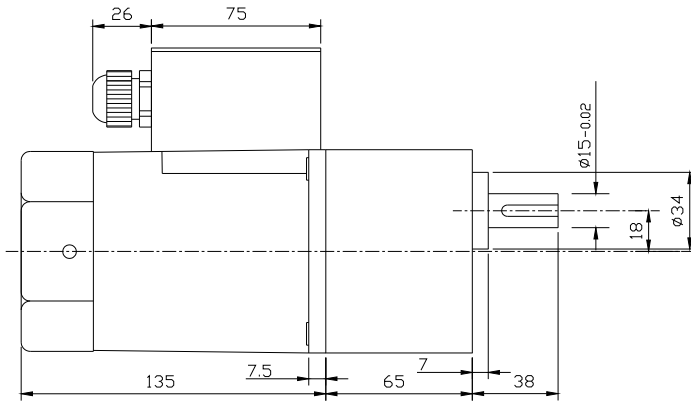

Motor, Gearbox with Terminal Box

Motor Round Shaft with Terminal Box

Motor, Gearbox with Lead wire

	Dimensional Drawing ALL DIMENSIONS ARE IN MM DRAWING NOT TO BE SCALED IF IN DOUBT PLEASE ASK
	PRODUCT: A.C. MOTOR 60 Watt
	Swipfe Industries