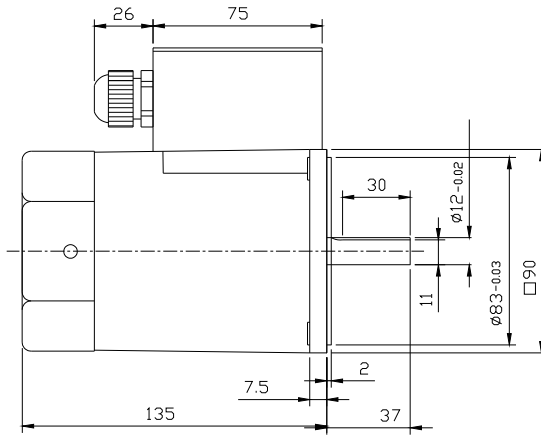

Motor, Gearbox with Terminal Box

Motor Round Shaft with Terminal Box

Motor, Gearbox with Lead wire

	Dimensional Drawing ALL DIMENSIONS ARE IN MM DRAWING NOT TO BE SCALED IF IN DOUBT PLEASE ASK
	PRODUCT: A.C. MOTOR 60 Watt
	Swipfe Industries