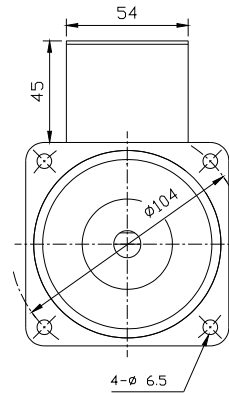

Motor, Gearbox with Terminal Box

Motor Round Shaft with Terminal Box

Motor, Gearbox with Lead wire

	Dimensional Drawing ALL DIMENSIONS ARE IN MM DRAWING NOT TO BE SCALED IF IN DOUBT PLEASE ASK
	PRODUCT: A.C. MOTOR 60 Watt
	Swipfe Industries