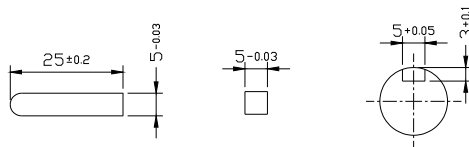

Motor, Gearbox with Terminal Box

Motor Round Shaft with Terminal Box

Motor, Gearbox with Lead wire

	Dimensional Drawing ALL DIMENSIONS ARE IN MM DRAWING NOT TO BE SCALED IF IN DOUBT PLEASE ASK
	PRODUCT: A.C. MOTOR 60 Watt
	Swipfe Industries