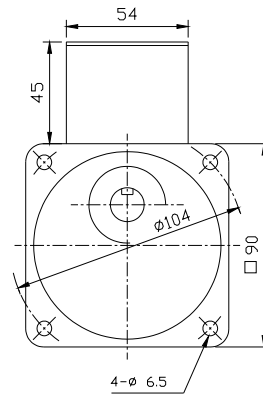

Motor, Gearbox with Terminal Box

Motor Round Shaft with Terminal Box

Motor, Gearbox with Lead wire

	Dimensional Drawing ALL DIMENSIONS ARE IN MM DRAWING NOT TO BE SCALED IF IN DOUBT PLEASE ASK
	PRODUCT: A.C. MOTOR 60 Watt
	Swipfe Industries