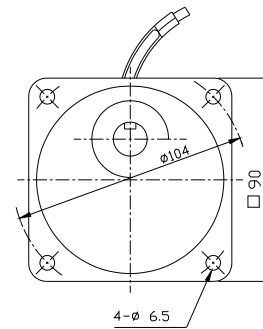

Motor, Gearbox with Terminal Box

Motor Round Shaft with Terminal Box

Motor, Gearbox with Lead wire

	Dimensional Drawing ALL DIMENSIONS ARE IN MM DRAWING NOT TO BE SCALED IF IN DOUBT PLEASE ASK
	PRODUCT: A.C. MOTOR 60 Watt
	Swipfe Industries