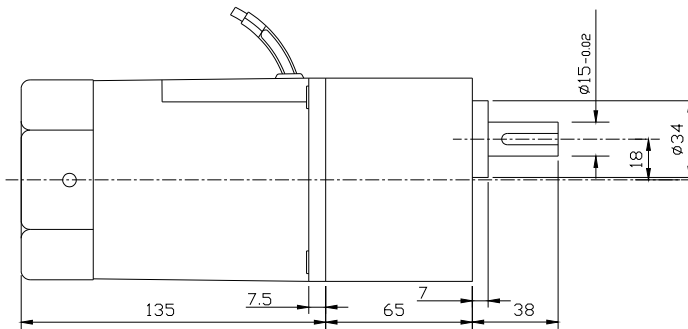

Motor, Gearbox with Terminal Box

Motor Round Shaft with Terminal Box

Motor, Gearbox with Lead wire

	Dimensional Drawing ALL DIMENSIONS ARE IN MM DRAWING NOT TO BE SCALED IF IN DOUBT PLEASE ASK
	PRODUCT: A.C. MOTOR 60 Watt
	Swipfe Industries