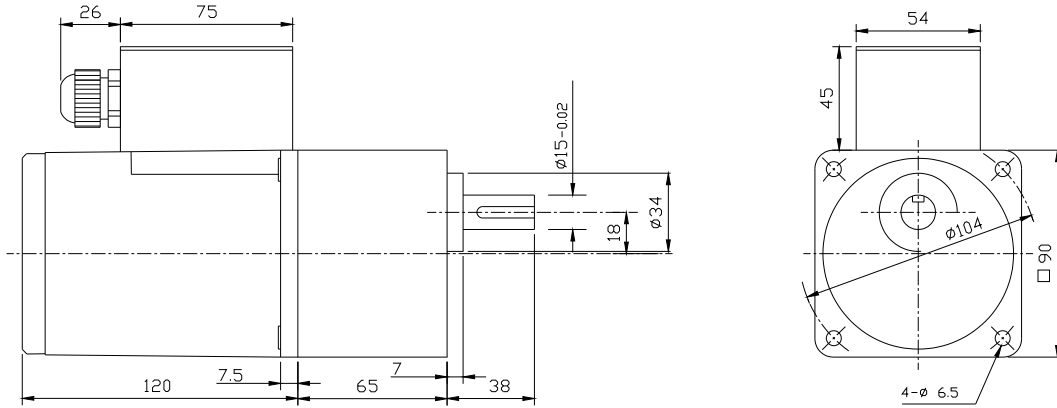

Motor, Gearbox with Terminal Box

Motor Round Shaft with Terminal Box

Motor, Gearbox with Lead wire

	Dimensional Drawing
	<small>ALL DIMENSIONS ARE IN MM DRAWING NOT TO BE SCALED IF IN DOUBT PLEASE ASK</small>
PRODUCT: A.C. MOTOR 40 Watt	
	Swipfe Industries