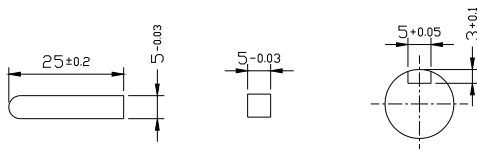

Motor, Gearbox with Terminal Box

Motor Round Shaft with Terminal Box

Motor, Gearbox with Lead wire

	Dimensional Drawing
	<small>ALL DIMENSIONS ARE IN MM DRAWING NOT TO BE SCALED IF IN DOUBT PLEASE ASK</small>
PRODUCT: A.C. MOTOR 40 Watt	
	Swipfe Industries