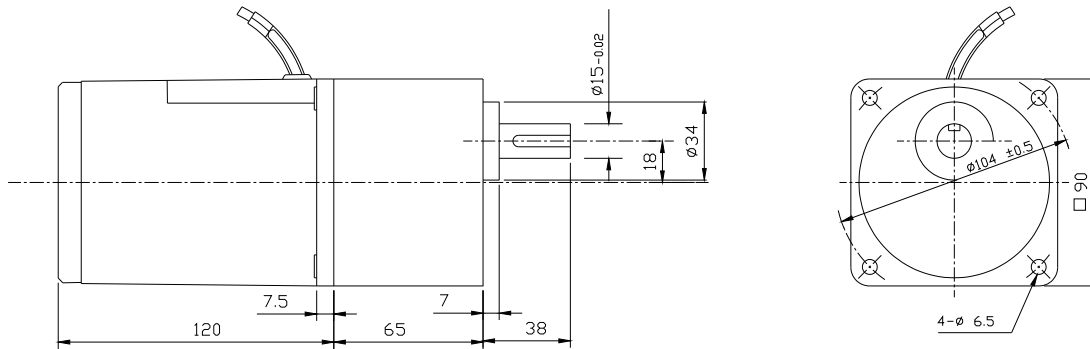

Motor, Gearbox with Terminal Box

Motor Round Shaft with Terminal Box

Motor, Gearbox with Lead wire

	Dimensional Drawing
	<small>ALL DIMENSIONS ARE IN MM DRAWING NOT TO BE SCALED IF IN DOUBT PLEASE ASK</small>
PRODUCT: A.C. MOTOR 40 Watt	
	Swipfe Industries