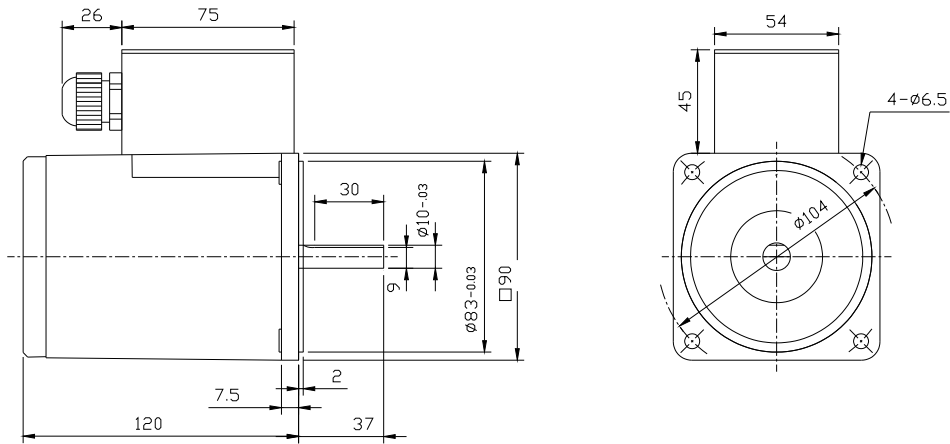

Motor, Gearbox with Terminal Box

Motor Round Shaft with Terminal Box

Motor, Gearbox with Lead wire

	Dimensional Drawing
	<small>ALL DIMENSIONS ARE IN MM DRAWING NOT TO BE SCALED IF IN DOUBT PLEASE ASK</small>
PRODUCT: A.C. MOTOR 40 Watt	
	Swipfe Industries