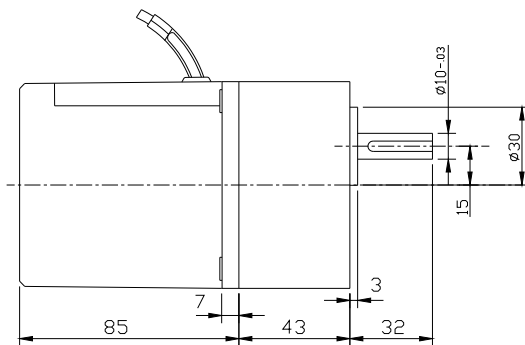

Motor, Gearbox with Terminal Box

Motor Round Shaft with Terminal Box

Motor, Gearbox with Lead wire

	Dimensional Drawing
	<small>ALL DIMENSIONS ARE IN MM DRAWING NOT TO BE SCALED IF IN DOUBT PLEASE ASK</small>
PRODUCT: A.C. MOTOR 25 Watt	
	Swipfe Industries