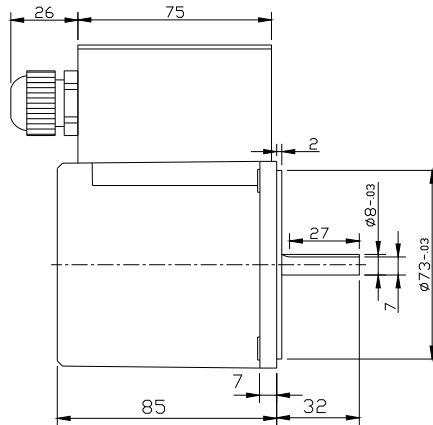

Motor, Gearbox with Terminal Box

Motor Round Shaft with Terminal Box

Motor, Gearbox with Lead wire

	Dimensional Drawing
	<small>ALL DIMENSIONS ARE IN MM DRAWING NOT TO BE SCALED IF IN DOUBT PLEASE ASK</small>
PRODUCT: A.C. MOTOR 25 Watt	
	Swipfe Industries