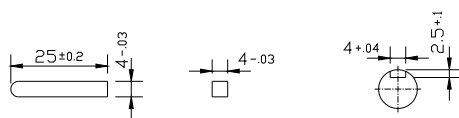

Motor, Gearbox with Terminal Box

Motor Round Shaft with Terminal Box

Motor, Gearbox with Lead wire

	Dimensional Drawing
	<small>ALL DIMENSIONS ARE IN MM DRAWING NOT TO BE SCALED IF IN DOUBT PLEASE ASK</small>
PRODUCT: A.C. MOTOR 25 Watt	
	Swipfe Industries