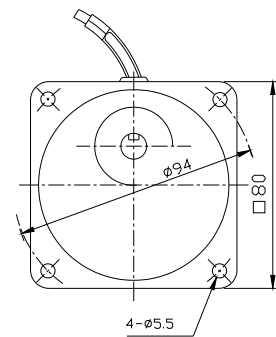

Motor, Gearbox with Terminal Box

Motor Round Shaft with Terminal Box

Motor, Gearbox with Lead wire

	Dimensional Drawing
	<small>ALL DIMENSIONS ARE IN MM DRAWING NOT TO BE SCALED IF IN DOUBT PLEASE ASK</small>
PRODUCT: A.C. MOTOR 25 Watt	
	Swipfe Industries