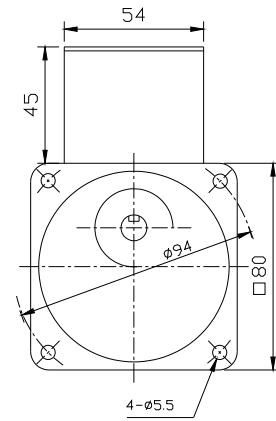

Motor, Gearbox with Terminal Box

Motor Round Shaft with Terminal Box

Motor, Gearbox with Lead wire

	Dimensional Drawing
	<small>ALL DIMENSIONS ARE IN MM DRAWING NOT TO BE SCALED IF IN DOUBT PLEASE ASK</small>
PRODUCT: A.C. MOTOR 25 Watt	
	Swipfe Industries