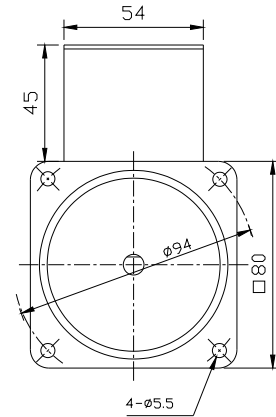

Motor, Gearbox with Terminal Box

Motor Round Shaft with Terminal Box

Motor, Gearbox with Lead wire

	Dimensional Drawing
	<small>ALL DIMENSIONS ARE IN MM DRAWING NOT TO BE SCALED IF IN DOUBT PLEASE ASK</small>
PRODUCT: A.C. MOTOR 25 Watt	
	Swipfe Industries