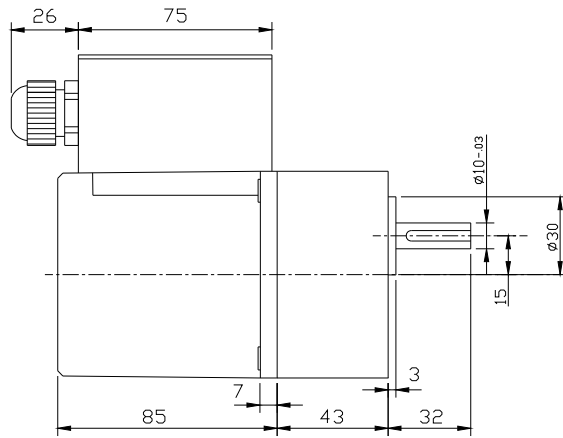

Motor, Gearbox with Terminal Box

Motor Round Shaft with Terminal Box

Motor, Gearbox with Lead wire

	Dimensional Drawing
	<small>ALL DIMENSIONS ARE IN MM DRAWING NOT TO BE SCALED IF IN DOUBT PLEASE ASK</small>
PRODUCT: A.C. MOTOR 25 Watt	
	Swipfe Industries