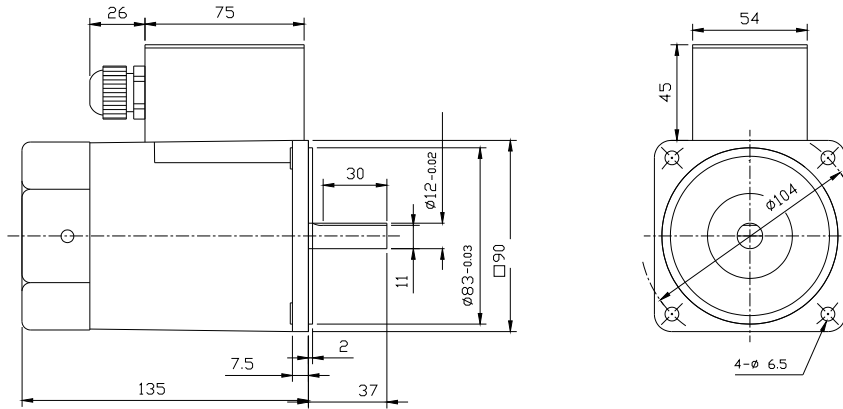

Motor, Gearbox with Terminal Box

Motor Round Shaft with Terminal Box

Motor, Gearbox with Lead wire

	Dimensional Drawing <small>ALL DIMENSIONS ARE IN MM DRAWING NOT TO BE SCALED IF IN DOUBT PLEASE ASK</small>
	PRODUCT: A.C. MOTOR 180 Watt
	Swipfe Industries