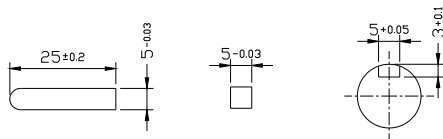

Motor, Gearbox with Terminal Box

Motor Round Shaft with Terminal Box

Motor, Gearbox with Lead wire

	Dimensional Drawing <small>ALL DIMENSIONS ARE IN MM DRAWING NOT TO BE SCALED IF IN DOUBT PLEASE ASK</small>
	PRODUCT: A.C. MOTOR 180 Watt
	Swipfe Industries