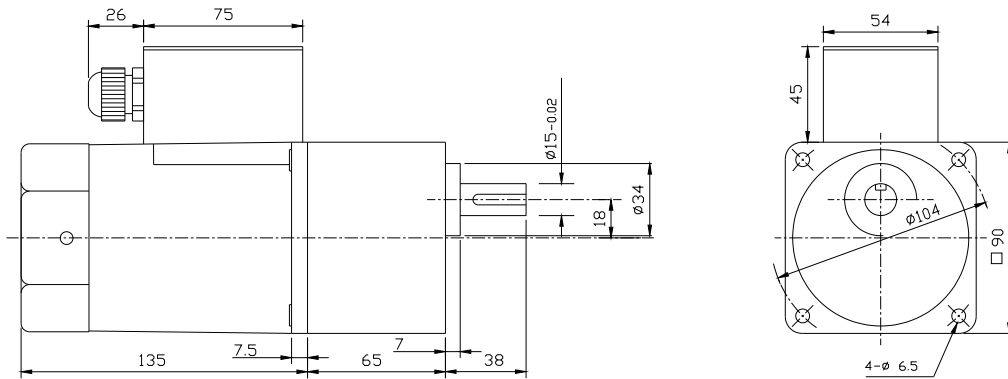

Motor, Gearbox with Terminal Box

Motor Round Shaft with Terminal Box

Motor, Gearbox with Lead wire

	Dimensional Drawing <small>ALL DIMENSIONS ARE IN MM DRAWING NOT TO BE SCALED IF IN DOUBT PLEASE ASK</small>
	PRODUCT: A.C. MOTOR 180 Watt
	Swipfe Industries