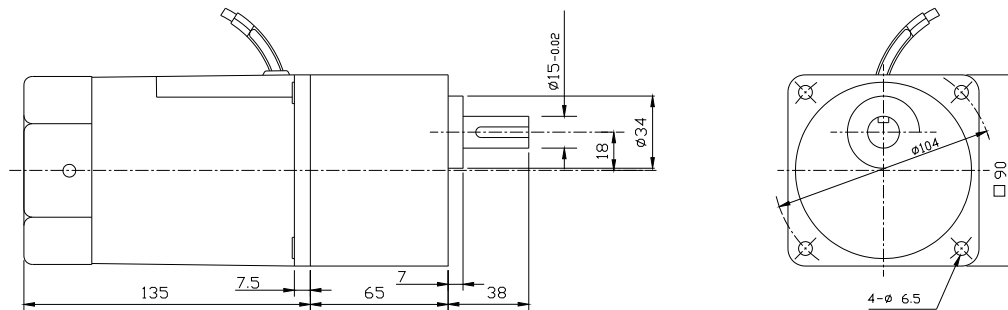

Motor, Gearbox with Terminal Box

Motor Round Shaft with Terminal Box

Motor, Gearbox with Lead wire

	Dimensional Drawing <small>ALL DIMENSIONS ARE IN MM DRAWING NOT TO BE SCALED IF IN DOUBT PLEASE ASK</small>
	PRODUCT: A.C. MOTOR 180 Watt
	Swipfe Industries