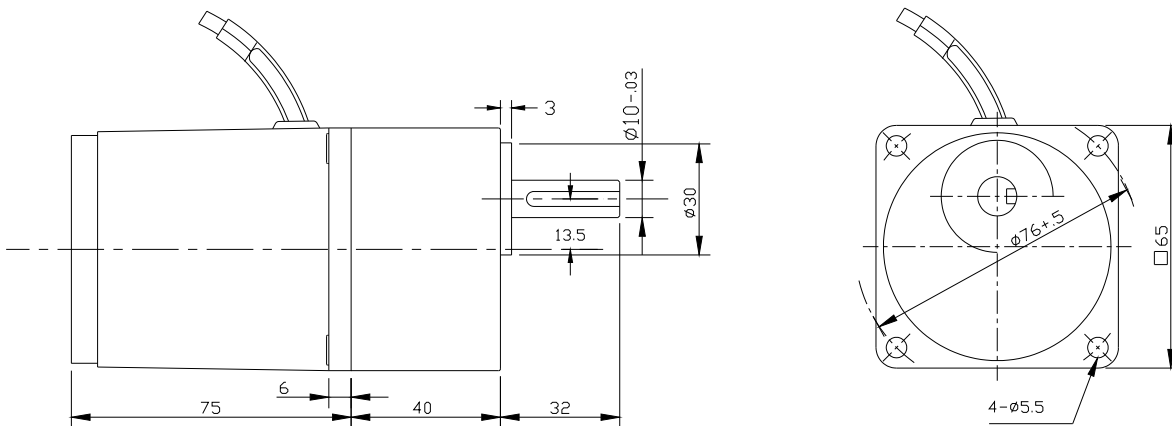

Motor, Gearbox with Capacitor Cover

Motor Round Shaft with Capacitor Cover

Motor, Gearbox with Lead wire

	Dimensional Drawing ALL DIMENSIONS ARE IN MM DRAWING NOT TO BE SCALED IF IN DOUBT PLEASE ASK
	PRODUCT: A.C. MOTOR 12 Watt
	Swipfe Industries