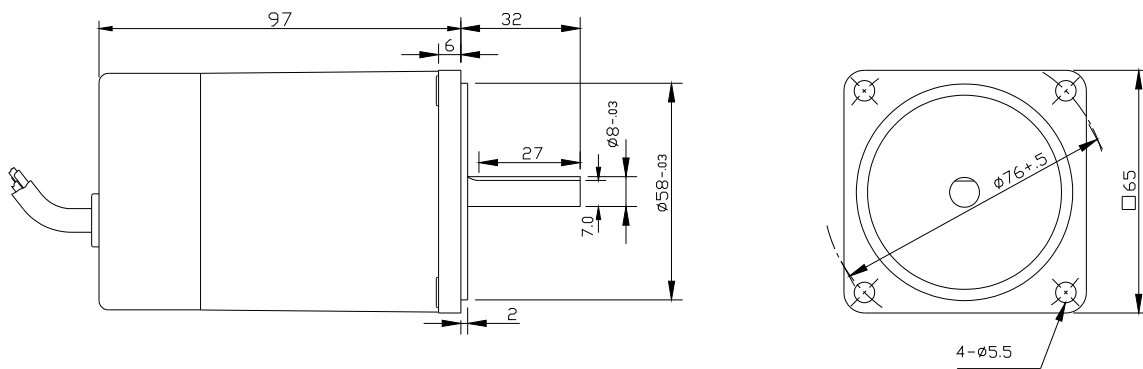

Motor, Gearbox with Capacitor Cover

Motor Round Shaft with Capacitor Cover

Motor, Gearbox with Lead wire

	Dimensional Drawing ALL DIMENSIONS ARE IN MM DRAWING NOT TO BE SCALED IF IN DOUBT PLEASE ASK
	PRODUCT: A.C. MOTOR 12 Watt
	Swipfe Industries