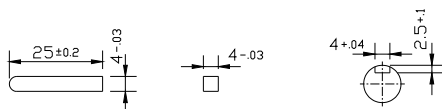

Motor, Gearbox with Capacitor Cover

Motor Round Shaft with Capacitor Cover

Motor, Gearbox with Lead wire

	Dimensional Drawing ALL DIMENSIONS ARE IN MM DRAWING NOT TO BE SCALED IF IN DOUBT PLEASE ASK
	PRODUCT: A.C. MOTOR 12 Watt
	Swipfe Industries