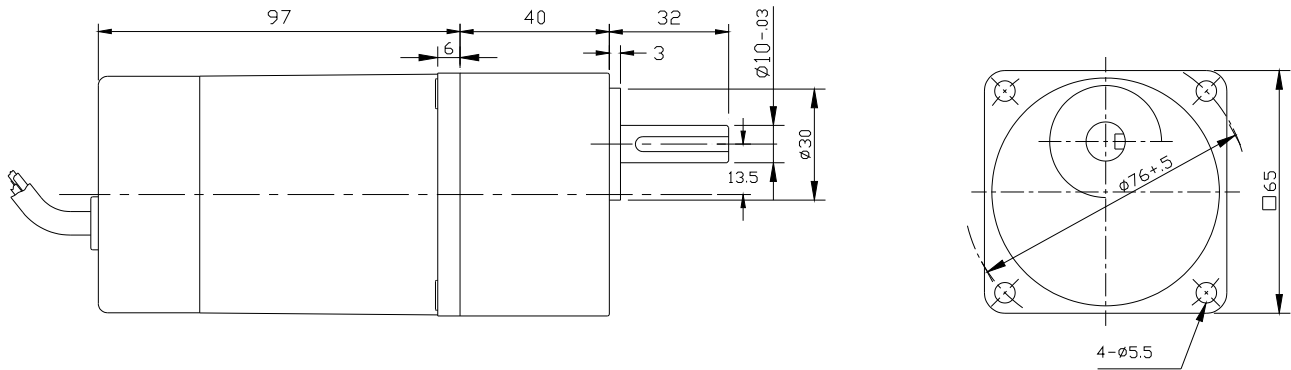

Motor, Gearbox with Capacitor Cover

Motor Round Shaft with Capacitor Cover

Motor, Gearbox with Lead wire

	Dimensional Drawing ALL DIMENSIONS ARE IN MM DRAWING NOT TO BE SCALED IF IN DOUBT PLEASE ASK
	PRODUCT: A.C. MOTOR 12 Watt
	Swipfe Industries