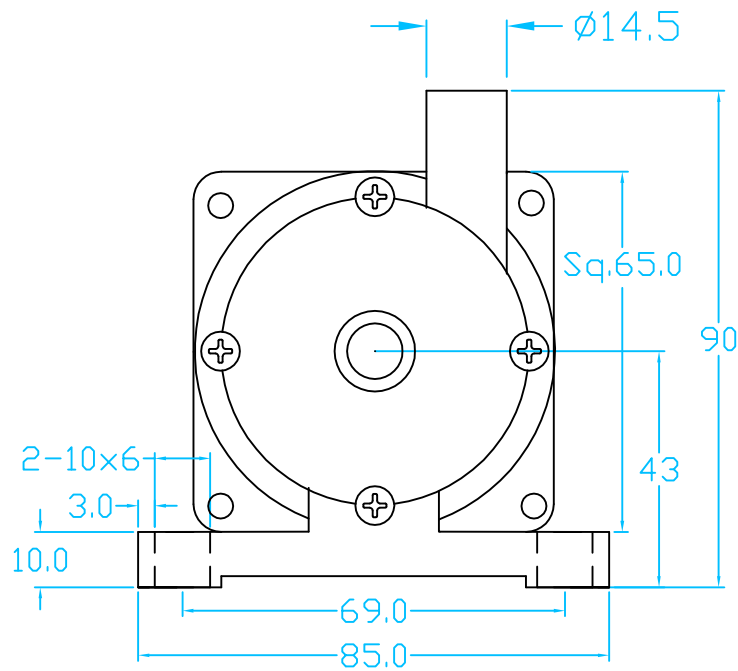

Magnetic Pump 12 LPM

Weight: 1.1 Kg

	Dimensional Drawing
	ALL DIMENSIONS ARE IN MM DRAWING NOT TO BE SCALED IF IN DOUBT PLEASE ASK
PRODUCT: Magnetic Pump 12 LPM	
	Swipfe Industries