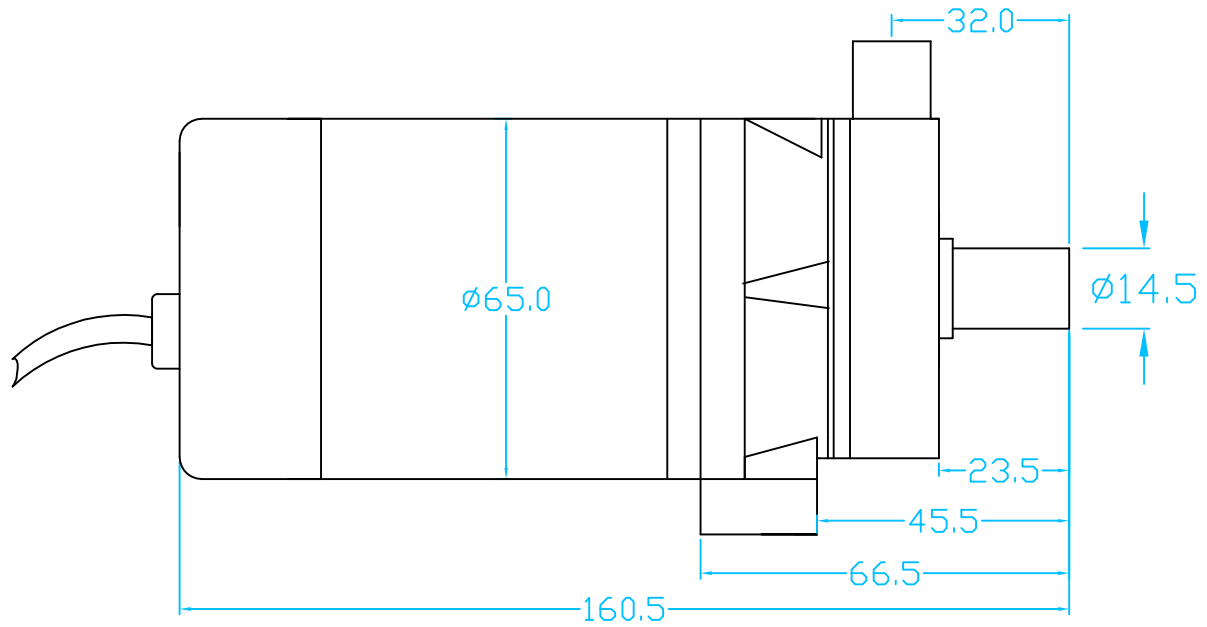

Magnetic Pump 12 LPM

Weight: 1.1 Kg

	Dimensional Drawing
	ALL DIMENSIONS ARE IN MM DRAWING NOT TO BE SCALED IF IN DOUBT PLEASE ASK
PRODUCT: Magnetic Pump 12 LPM	
	Swipfe Industries